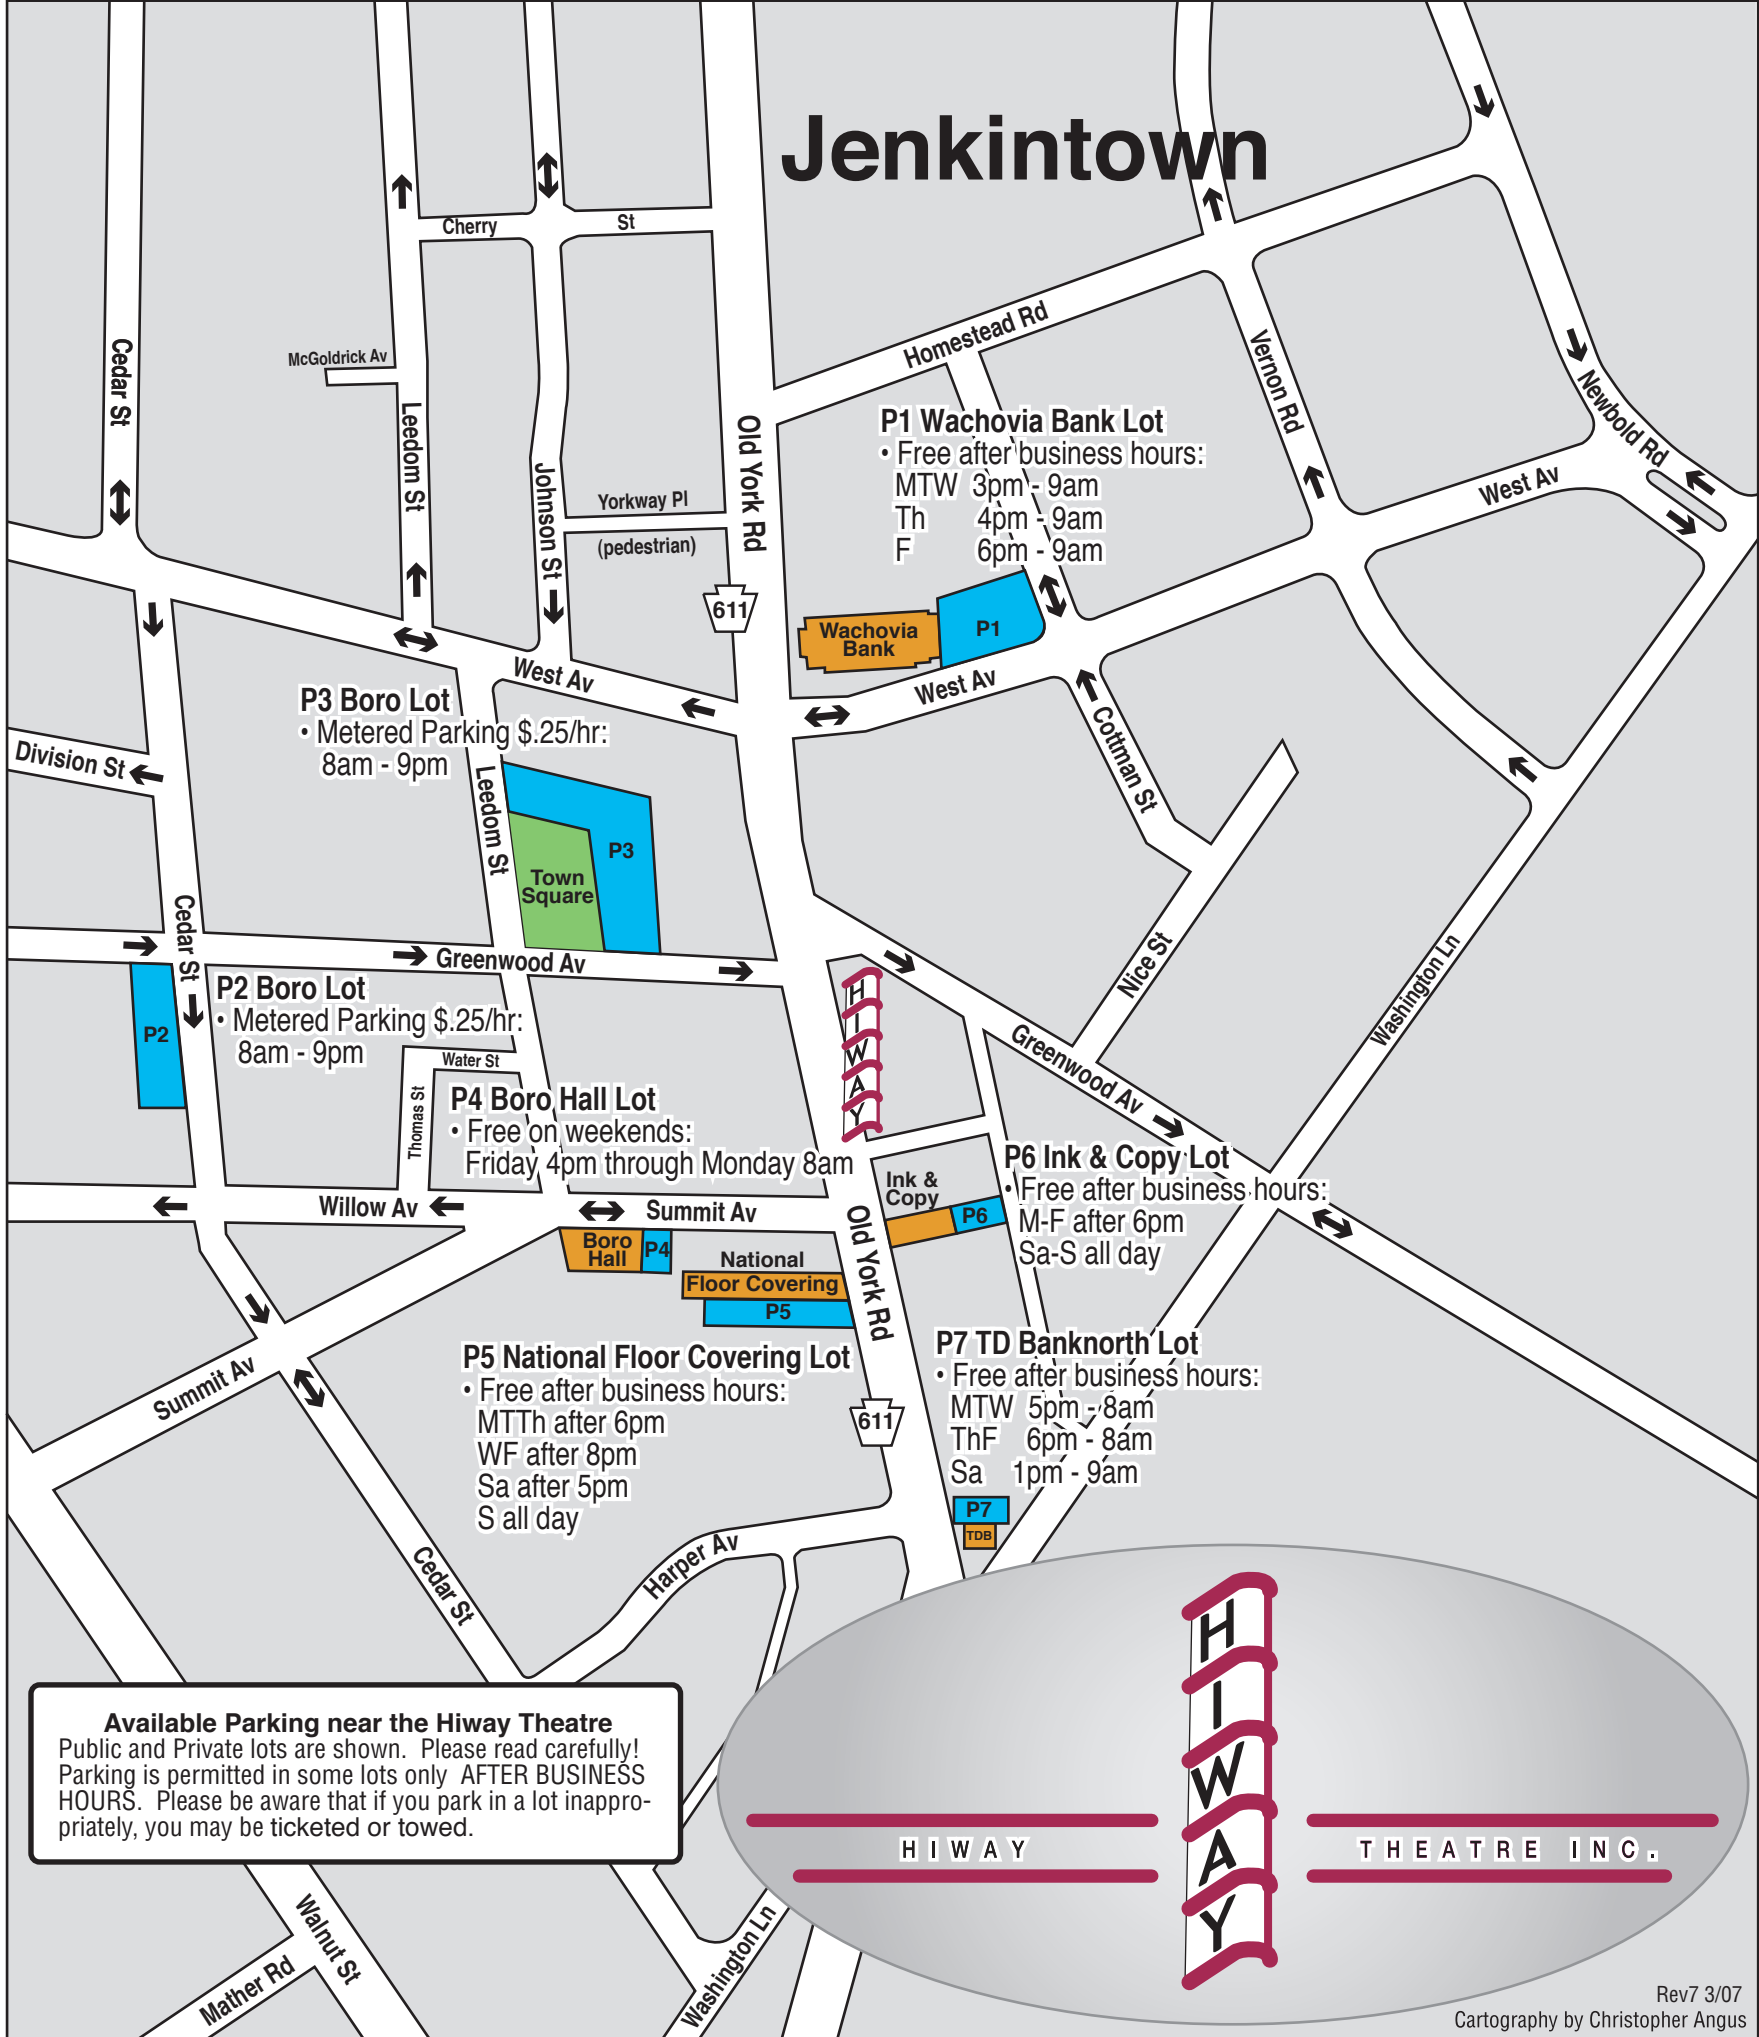

# Jenkintown

**Available Parking near the Hiway Theatre**  
 Public and Private lots are shown. Please read carefully!  
 Parking is permitted in some lots only AFTER BUSINESS HOURS. Please be aware that if you park in a lot inappropriately, you may be ticketed or towed.